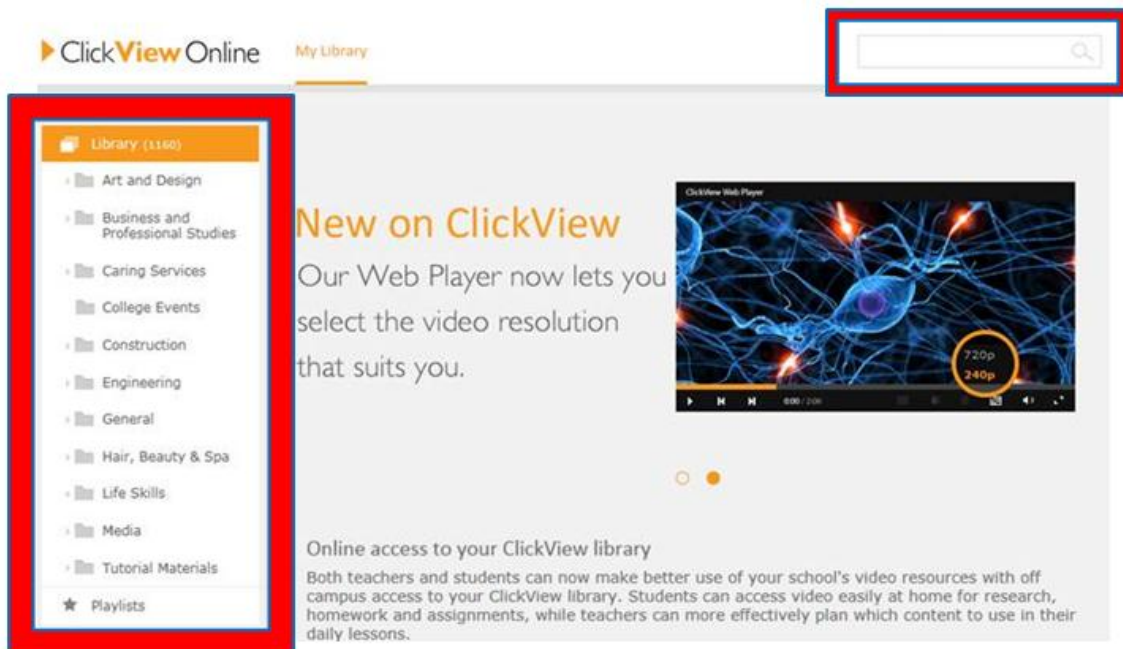

Once you have logged into ClickView Online you can browse the East Surrey College video library or search for specific videos or topics

Use the search box here

Or browse the video library here

For further information or support contact:

East Surrey College Learning Resource Centre

01737 772611 ext. 5900

lrc@esc.ac.uk